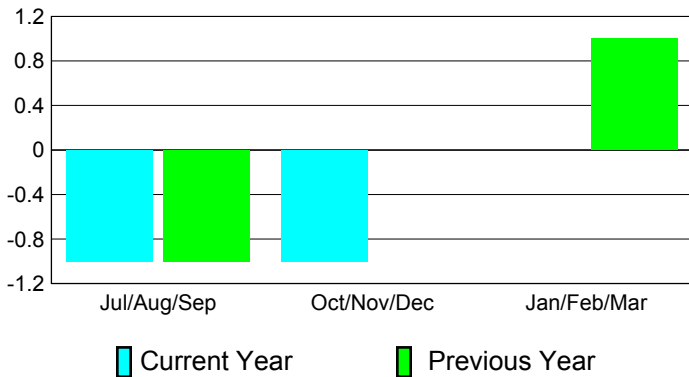

Club Results 2010-2011

Goal, New, Dropped, Gain/Loss

Comparison of Club Gain/Loss

Current Year Compared to the Previous Year

YTD Status Quo Clubs 2010-2011

Status Quo Clubs Compared to Status Quo Members

MEMBERSHIP