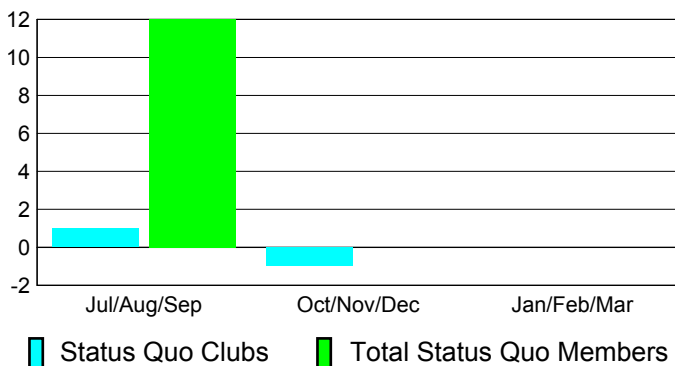

Club Results 2010-2011

Goal, New, Dropped, Gain/Loss

Comparison of Club Gain/Loss

Current Year Compared to the Previous Year

YTD Status Quo Clubs 2010-2011

Status Quo Clubs Compared to Status Quo Members

MEMBERSHIP

**Membership Results
2010-2011**

**Membership
2009-2010**

Month	Net Memb Goal	Actual New Memb	Actual Dropped Memb	Gain/Loss of Memb	Gain/Loss of Memb
Jul/Aug/Sep	-7	11	-24	-13	-24
Oct/Nov/Dec	20	9	-45	-36	-29
Jan/Feb/Mar	35	27	-22	5	-12
Totals	48	47	-91	-44	-65