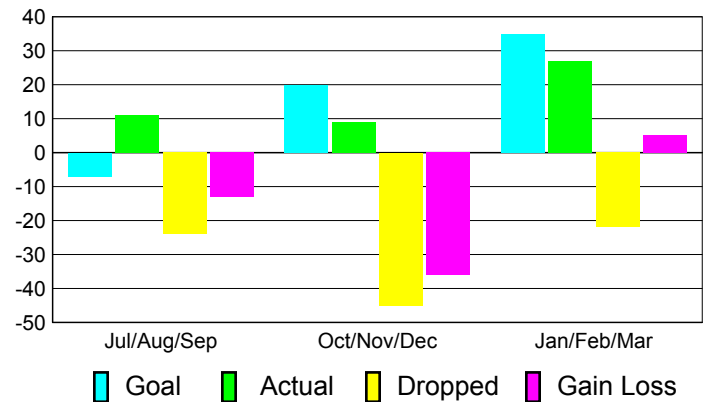

Membership Results 2010-2011

Goal, New, Dropped, Gain/Loss

Comparison of Membership Gain/Loss

Current Year Compared to the Previous Year