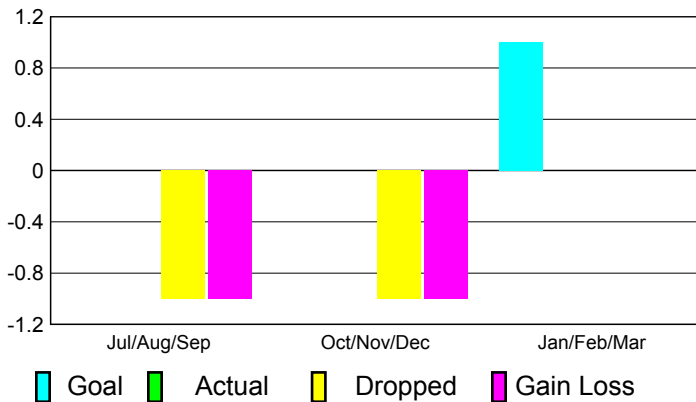

2010-2011 GMT Reports for District (or Undistricted) **District 118 K**

GMT: **HOWARD PATRICK LEE**

Location: **TURKEY**

GMT CA: **4**

CLUBS

**Club Results
2010-2011**

**Clubs
2009-2010**

Month	New Club Goal	Actual New Clubs	Actual Dropped Clubs	Gain/Loss of Clubs	Gain/Loss of Clubs
Jul/Aug/Sep	0	0	-1	-1	-1
Oct/Nov/Dec	0	0	-1	-1	0
Jan/Feb/Mar	1	0	0	0	1
Totals	1	0	-2	-2	0

Club Results 2010-2011

Goal, New, Dropped, Gain/Loss

Comparison of Club Gain/Loss

Current Year Compared to the Previous Year

YTD Status Quo Clubs 2010-2011

Status Quo Clubs Compared to Status Quo Members

MEMBERSHIP