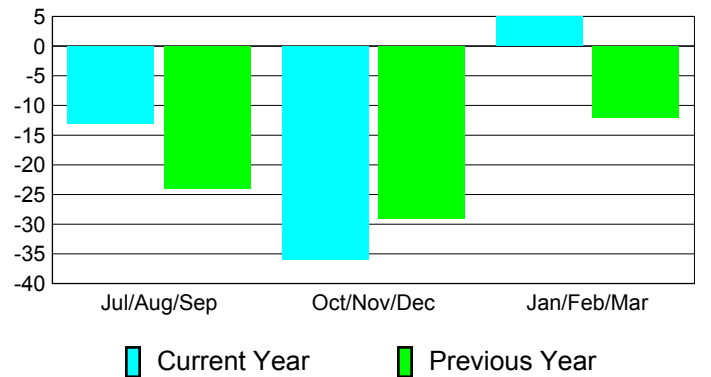

**Membership Results
2010-2011**

**Membership
2009-2010**

Month	Net Memb Goal	Actual New Memb	Actual Dropped Memb	Gain/Loss of Memb	Gain/Loss of Memb
Jul/Aug/Sep	-7	11	-24	-13	-24
Oct/Nov/Dec	20	9	-45	-36	-29
Jan/Feb/Mar	35	27	-22	5	-12
Totals	48	47	-91	-44	-65

Membership Results 2010-2011

Goal, New, Dropped, Gain/Loss

Comparison of Membership Gain/Loss

Current Year Compared to the Previous Year

Gender Comparison 2010-2011

Jul/Aug/Sep

Oct/Nov/Dec

Jan/Feb/Mar